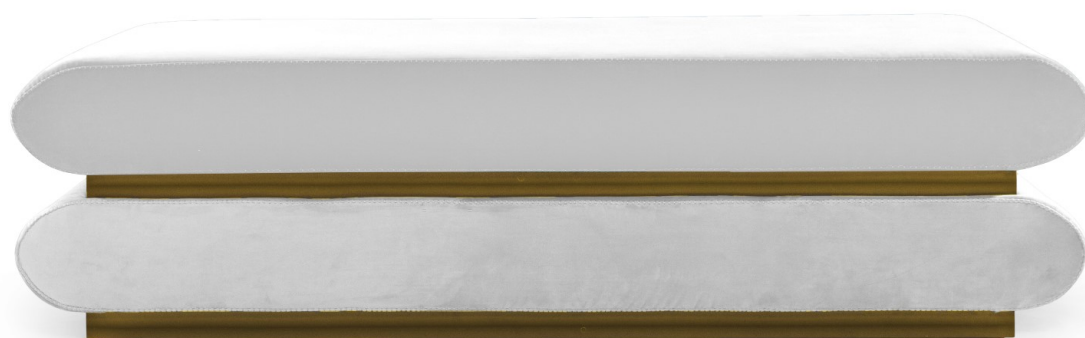

## Technical information

**Structure:** multilayered wood panel with flexible polyurethane foam

**Accent Finishes:** Painted MDF fiber wood

**Internal frame:** tubular steel and steel profiles

**Seat cushion:** shaped polyurethane of different density, polyester fiber

**Upholstery:** fabric or leather

**Size:** 180 cm W x 77 cm D x 46 cm H

This information is based on the latest product information available at the time of printing. The right to discontinue and make changes is reserved.